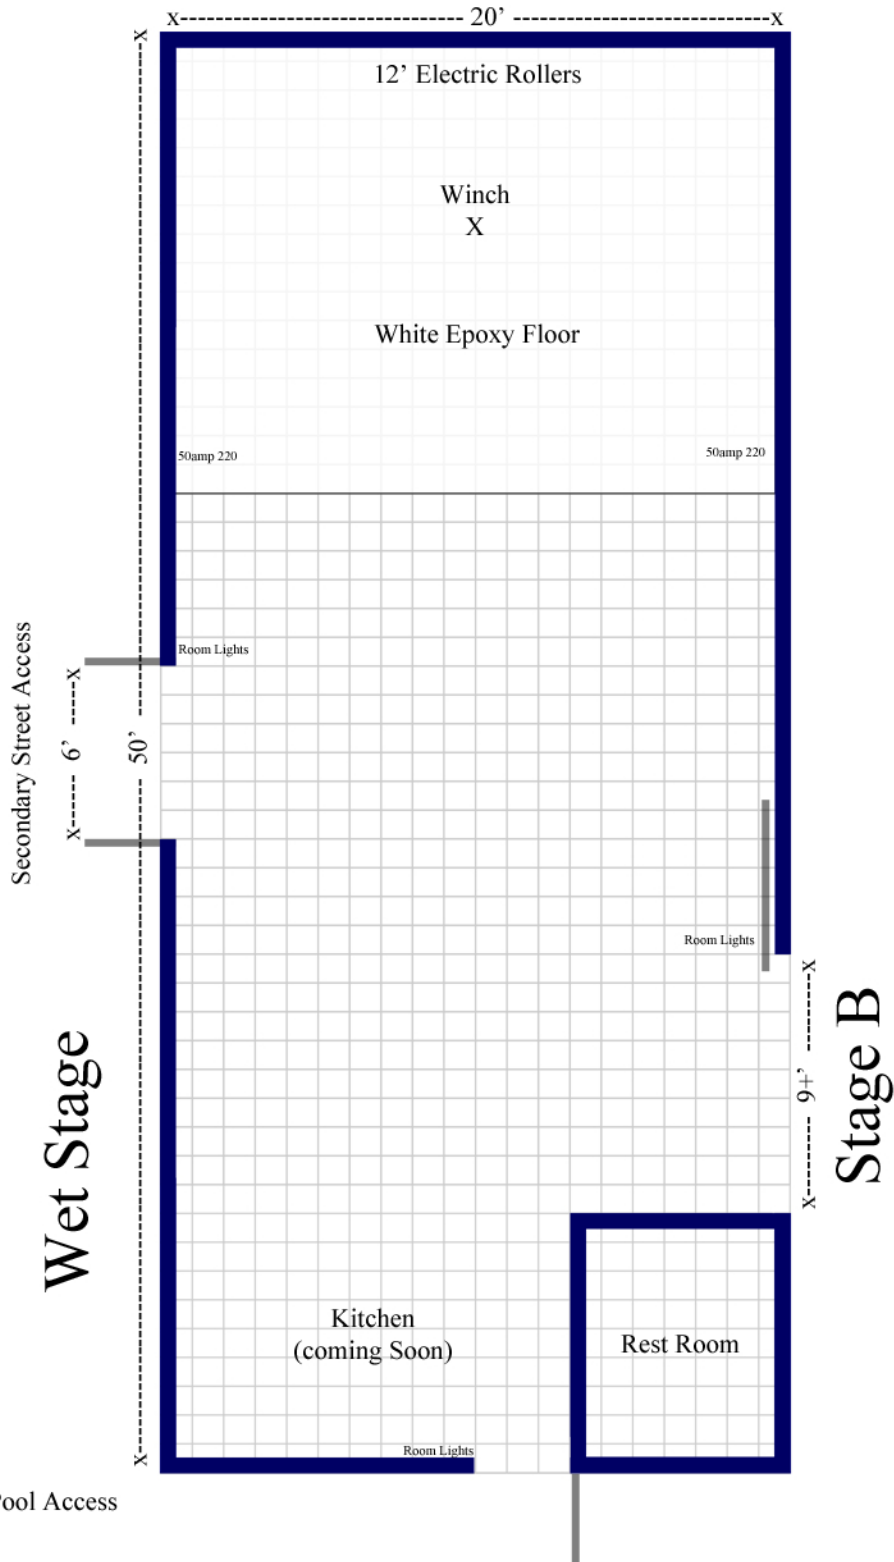

# Stage "A"

Stage A:  
 1,000 sqft.  
 20x50x20+ ceiling

Cove:  
 No Cove

Amenities:  
 Secondary street access  
 Pool access  
 Kitchen (coming soon)

Used For:  
 Small productions.  
 Portraiture, Table top,  
 Food, Catering, Conference,  
 Green / VIP room.

Mounted Equipment:  
 12 ft. Electric Background Rollers.  
 5 x 10 light-bank

Movable in Photoshop

- 1 Foot.
- Camera
- Person
- Light