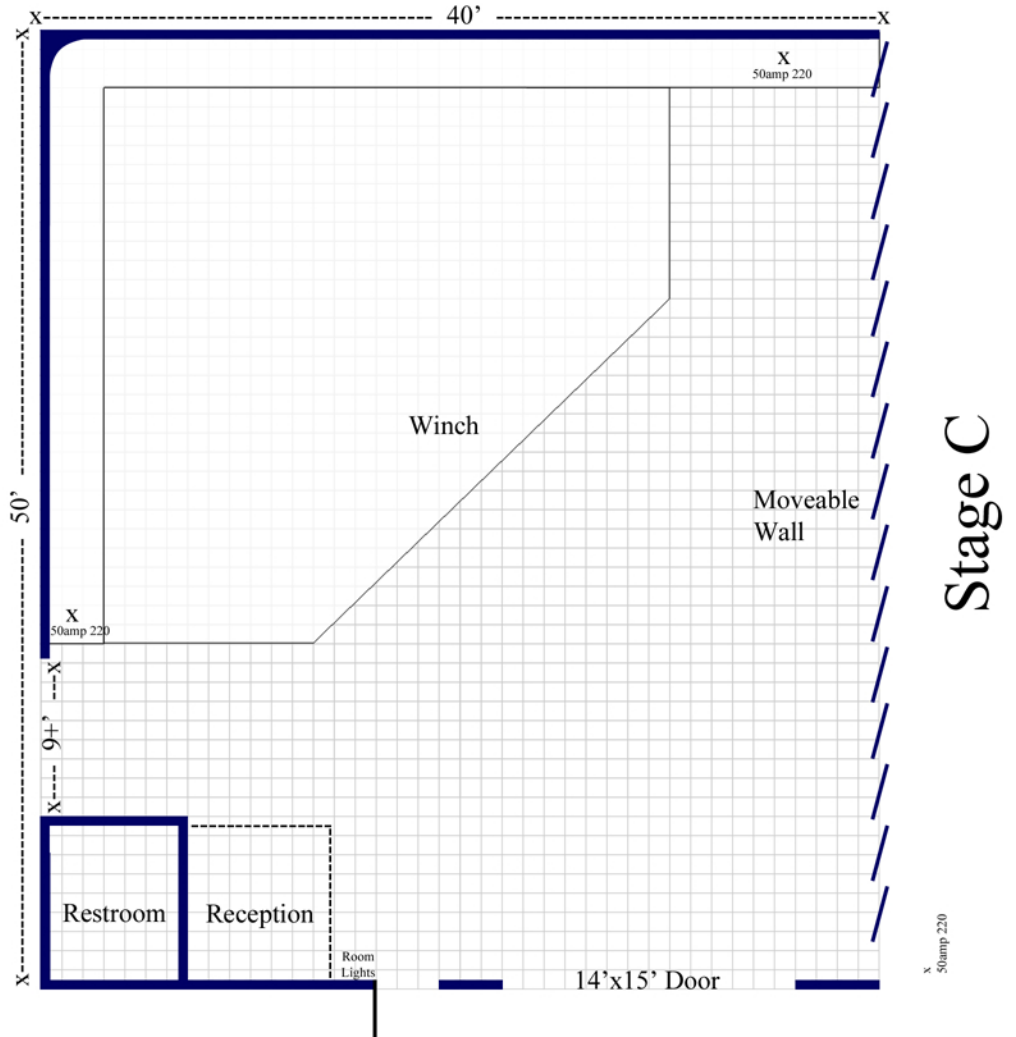

# Stage "B"

## Stage B:

2,000 sqft.  
 50x40x20+ ceiling

(Stage B & C can be combined into 1 room.  
 50x100x20+ ceiling)

Cove:  
 2 wall 40x40x20

Amenities:  
 14x15 Door  
 Ceiling hoist  
 4 Reserved Parking

Used For:  
 Medium shoots.  
 Automotive, Fashion,  
 Large Product, Catalog,  
 Events.

## Movable in Photoshop

- 1 Foot.
-  Camera
-  Person
-  Light

Mid-size Automobile 5x15

Light-Bank 10x30

Flying Flat 10x35

Stage C